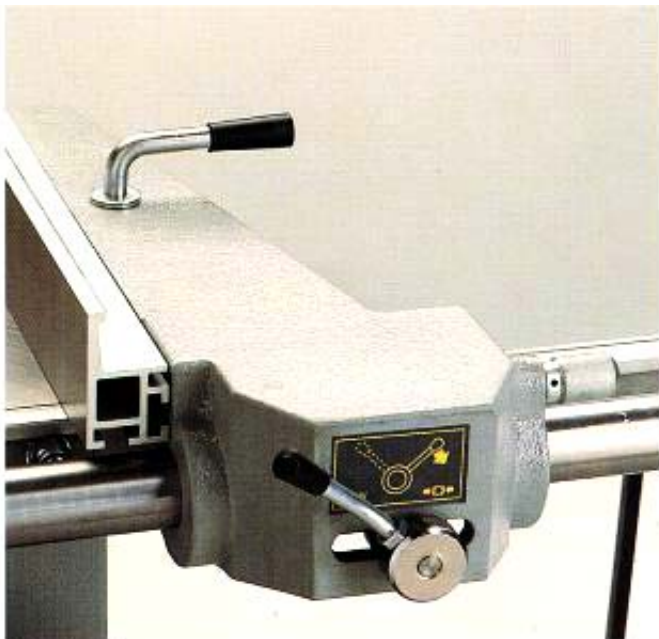

Download from
Dreamstime.com

This watermarked comp image is for previewing purposes only.

ID 2468711

© Milan Surkala | Dreamstime.com

[Lazzari Tema 3200 Manual](#)

Ripping fence

Scoring unit: Equipped with an independent 1 Hp motor, the scorer can easily be regulated directly by two external knobs with absolutely no needs for adjustment keys! This feature not only saves time but also guarantees high reliability and exact precision.

Control panel: The standard version is equipped with overload protection switches and a high quality star-delta starter. In the version which responds to the European CE norms, the standard machine features a selfbraking motor, emergency switches and a parallelogram protection for sawblade.

1. [lazzari tema 3200 manual](#)

Manual tilting of blade saw from 00 to 450, with dial display. Sliding carriage can be locked at convenient positions. Easy speed change on work table. Micro Brand Name: Lazzari. Model Number: TESI 3200. Type: Table Panel Saw ... TESI 3200 is a variant of the TEMA 3200 with manual operations of the Main Saw ...

Ripping fence

Scoring unit: Equipped with an independent 1 Hp motor, the scorer can easily be regulated directly by two external knobs with absolutely no needs for adjustment keys! This feature not only saves time but also guarantees high reliability and exact precision.