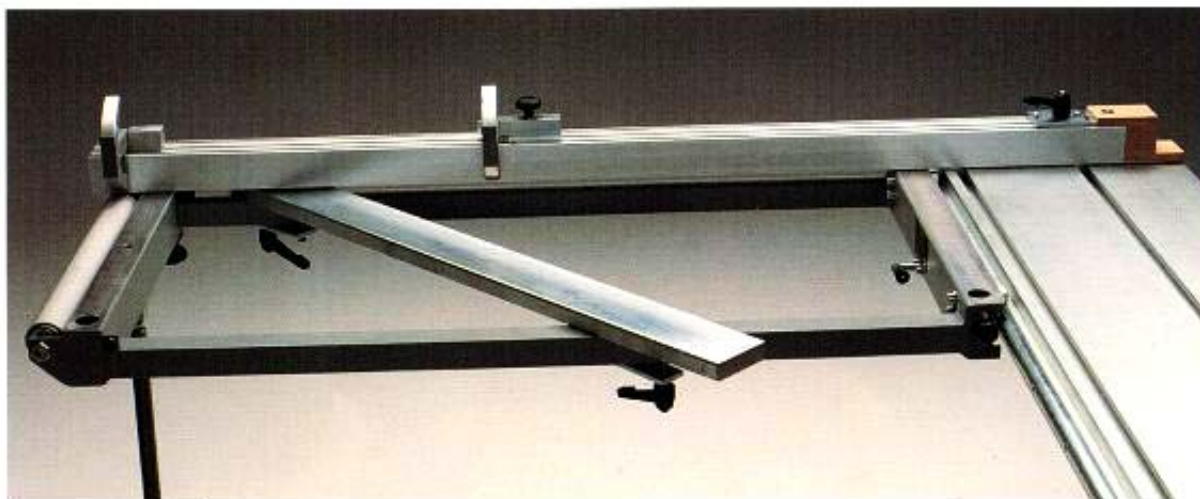

Download from
Dreamstime.com

This watermarked comp image is for previewing purposes only.

ID 2468711

© Milan Surkala | Dreamstime.com

[Lazzari Tema 3200 Manual](#)

Ripping fence

Scoring unit: Equipped with an independent 1 Hp motor, the scorer can easily be regulated directly by two external knobs with absolutely no needs for adjustment keys! This feature not only saves time but also guarantees high reliability and exact precision.

Control panel: The standard version is equipped with overload protection switches and a high quality star-delta starter. In the version which responds to the European CE norms, the standard machine features a selfbraking motor, emergency switches and a parallelogram protection for sawblade.

1. [lazzari tema 3200 manual](#)

Manual tilting of blade saw from 00 to 450, with dial display. Sliding carriage can be locked at convenient positions. Easy speed change on work table. Micro Brand Name: Lazzari. Model Number: TESI 3200. Type: Table Panel Saw ... TESI 3200 is a variant of the TEMA 3200 with manual operations of the Main Saw ...