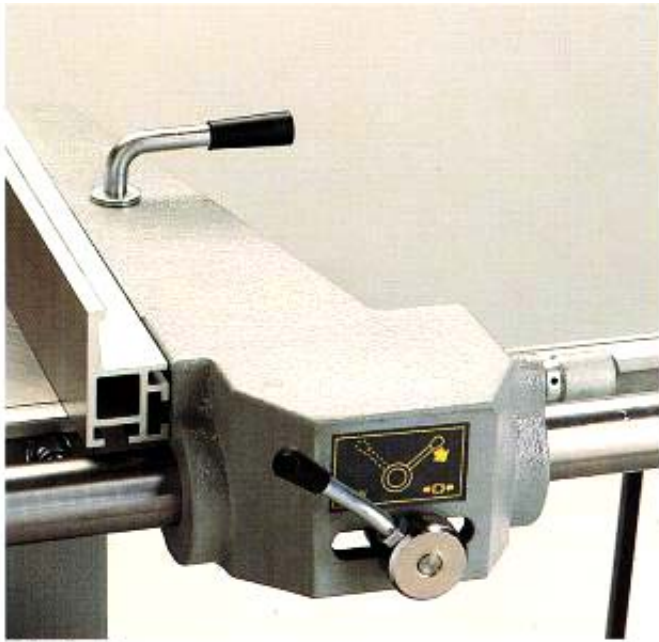

Download from
Dreamstime.com

This watermarked comp image is for previewing purposes only.

ID 2468711

© Milan Surkala | Dreamstime.com

[Lazzari Tema 3200 Manual](#)

Ripping fence

Scoring unit: Equipped with an independent 1 Hp motor, the scorer can easily be regulated directly by two external knobs with absolutely no needs for adjustment keys! This feature not only saves time but also guarantees high reliability and exact precision.

Control panel: The standard version is equipped with overload protection switches and a high quality star-delta starter. In the version which responds to the European CE norms, the standard machine features a selfbraking motor, emergency switches and a parallelogram protection for sawblade.

1. [lazzari tema 3200 manual](#)

Manual tilting of blade saw from 00 to 450, with dial display. Sliding carriage can be locked at convenient positions. Easy speed change on work table. Micro Brand Name: Lazzari. Model Number: TESI 3200. Type: Table Panel Saw ... TESI 3200 is a variant of the TEMA 3200 with manual operations of the Main Saw ...

Ripping fence

Scoring unit: Equipped with an independent 1 Hp motor, the scorer can easily be regulated directly by two external knobs with absolutely no needs for adjustment keys! This feature not only saves time but also guarantees high reliability and exact precision.