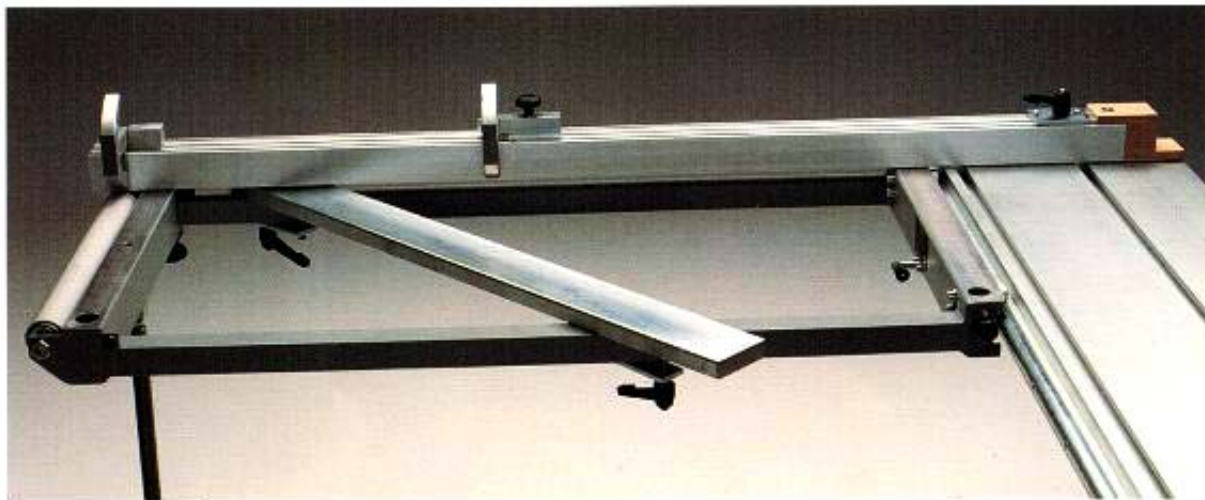

Square support frame

Lazzari tema 3000i Carrickfergus. 4,359 views4.3K views. • Dec 1 ... SCMI Hydro 3200 126" Sliding Table .... Panel Saw - Lazzari - Model Tema 3200 in Excellent Condition. ... 10mm thickness,3000mm length,Manual Backstop,Mechanical,Rushworth Guillotine.

CIRCULAR SAW with tilting blade. SQ 2500 - SQ 3200 - SQ 3800. version with manual saw blade elevation and tilting.