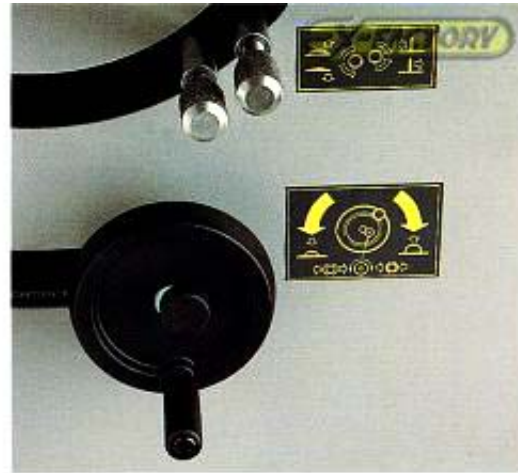

Download from
Dreamstime.com

This watermarked comp image is for previewing purposes only.

ID 2468711

© Milan Surkala | Dreamstime.com

[Lazzari Tema 3200 Manual](#)

Ripping fence

Scoring unit: Equipped with an independent 1 Hp motor, the scorer can easily be regulated directly by two external knobs with absolutely no needs for adjustment keys! This feature not only saves time but also guarantees high reliability and exact precision.

1. [lazzari tema 3200 manual](#)

Manual tilting of blade saw from 00 to 450, with dial display. Sliding carriage can be locked at convenient positions. Easy speed change on work table. Micro Brand Name: Lazzari. Model Number: TESI 3200. Type: Table Panel Saw ... TESI 3200 is a variant of the TEMA 3200 with manual operations of the Main Saw ...

Ripping fence

Scoring unit: Equipped with an independent 1 Hp motor, the scorer can easily be regulated directly by two external knobs with absolutely no needs for adjustment keys! This feature not only saves time but also guarantees high reliability and exact precision.